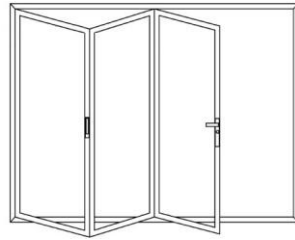

UPVC SOUNDPROOF DOORS

Folding

If your windows have been soundproofed, the second most prominent point of entry for noise to enter your room would be the door. Depending on your room space and usage, certain type of doors and design will be more suitable for you.

	Durability	Sound-proofing	Cost Savings	Heat/Water Insulation
UPVC	★★★★	★★★★	★★★★	★★★★
Aluminum	★★★★	★★	★★	★★