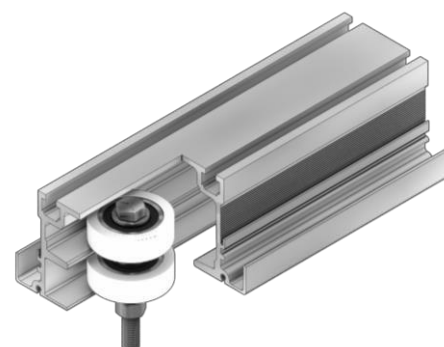

FORTUNA

Install these soundproof partition walls at your premises, reducing your external noise to 38dB – 45dB.

- Office & Shop houses
- Schools / Education Centers
- HDB apartments / Landed Properties

Depending on your primary usage, we can customize the track mechanism to your preference:

- Top Track Single / Double
- Top Track Horizontal / Vertical

Available Colors:

Top Track Double Rollers