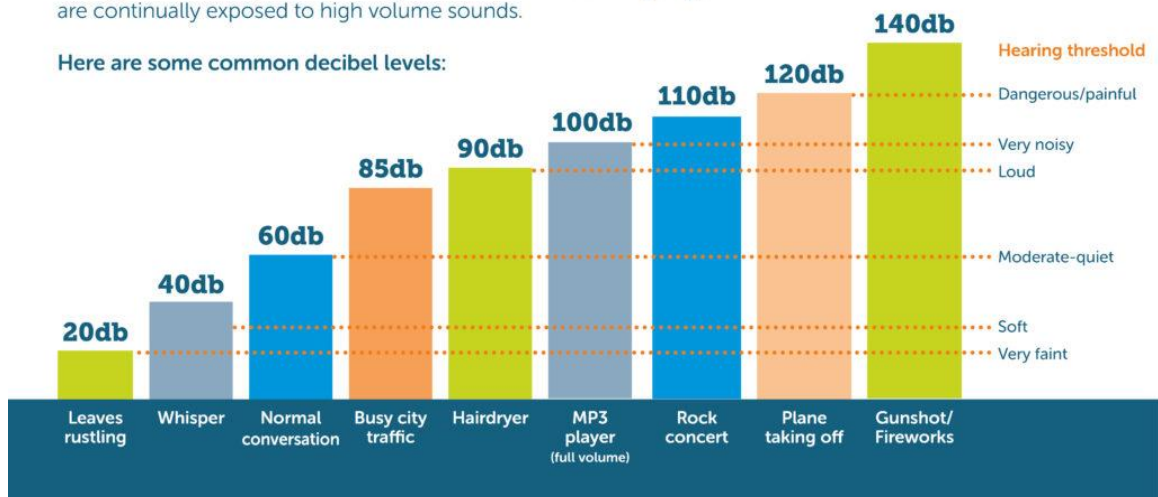

WHY SOUNPROOFING ?

- Increasing unwanted external noise in neighborhood (Public transport, roads, neighbor, upgrading works)
- Increased standard in quality of sleep
- Increased in global climate temperature
- Decreased cost to install soundproof products
- Decreased usage of traditional clear glass windows

SOUNDS FAMILIAR?

Permanent Exposure to Noise like these can Damage your Hearing permanently. Acknowledge these Noise Issues and Get it FIXED!

Construction Work

Roads & Expressway

Dogs & Animals

Neighbourhood Noise

MRT Noise

Baby Crying

According to World Health Organisation , living with high ambient noise may lead to noise-induced hearing loss. Especially for those staying near expressway and MRT track.

How loud is too loud?

Government research suggests the safe exposure limit is **85 decibels** for **eight hours a day**. Your hearing could be at risk of damage if you are continually exposed to high volume sounds.

Here are some common decibel levels: